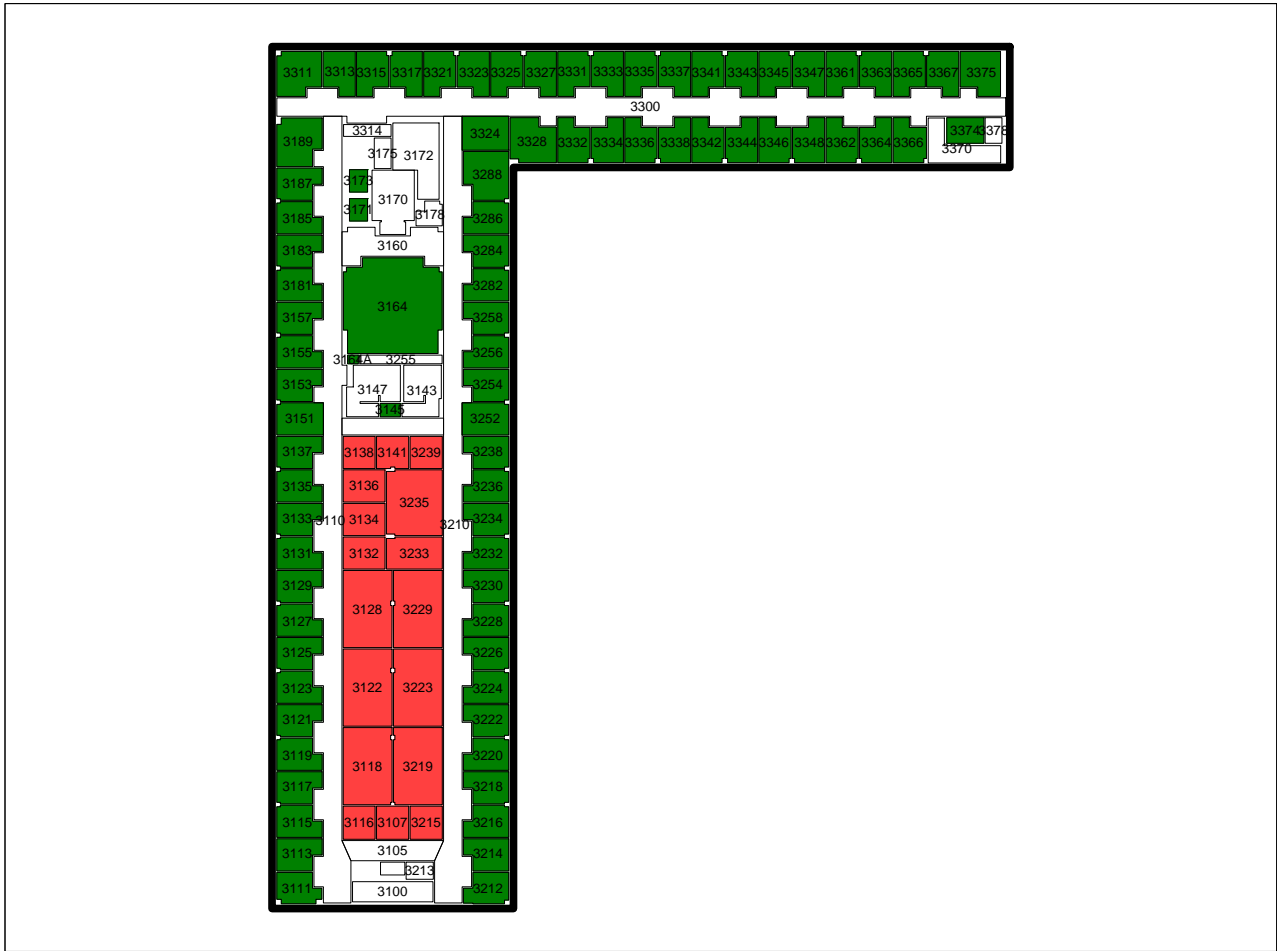

GERDIN 3 (Air Handlers)

SCALE 1 : 687